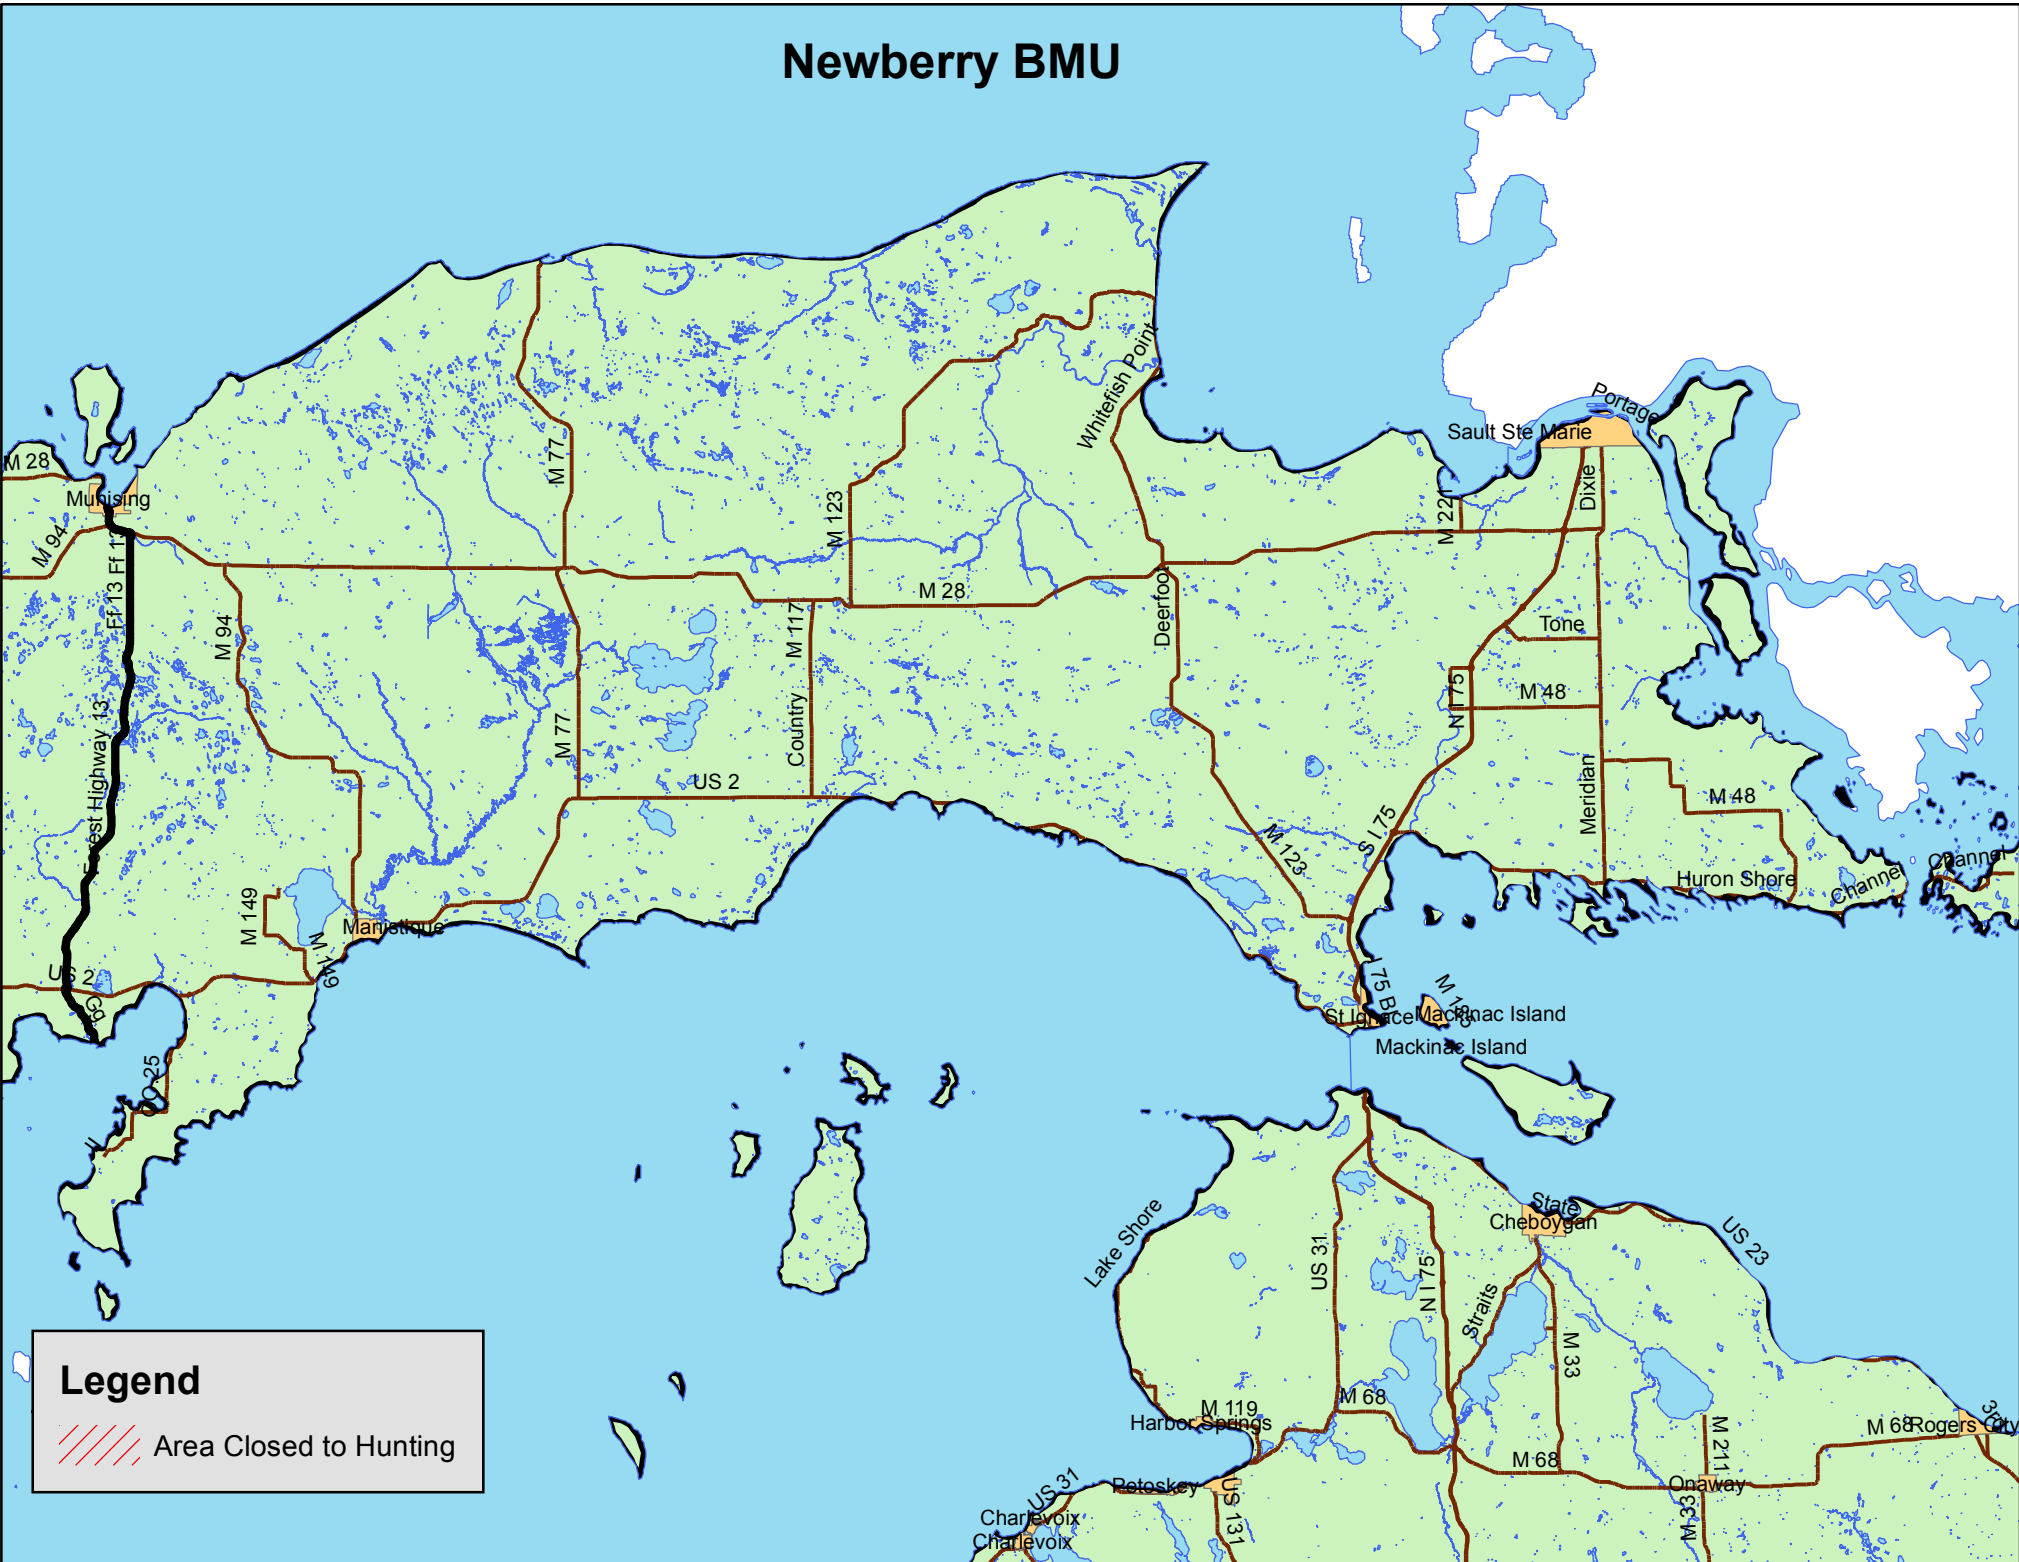

Newberry BMU

Legend

 Area Closed to Hunting